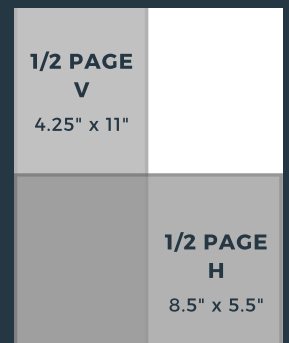

HALF PAGE

Regular price: $250
Premier Issue Discount: $200

QUARTER PAGE

Regular price: $125
Premier Issue Discount: $100

$25

**World Music
Development**

Improving the World through Music

CONTACT

720-432-7226

info@worldmusicdevelopment.org

worldmusicdevelopment.org